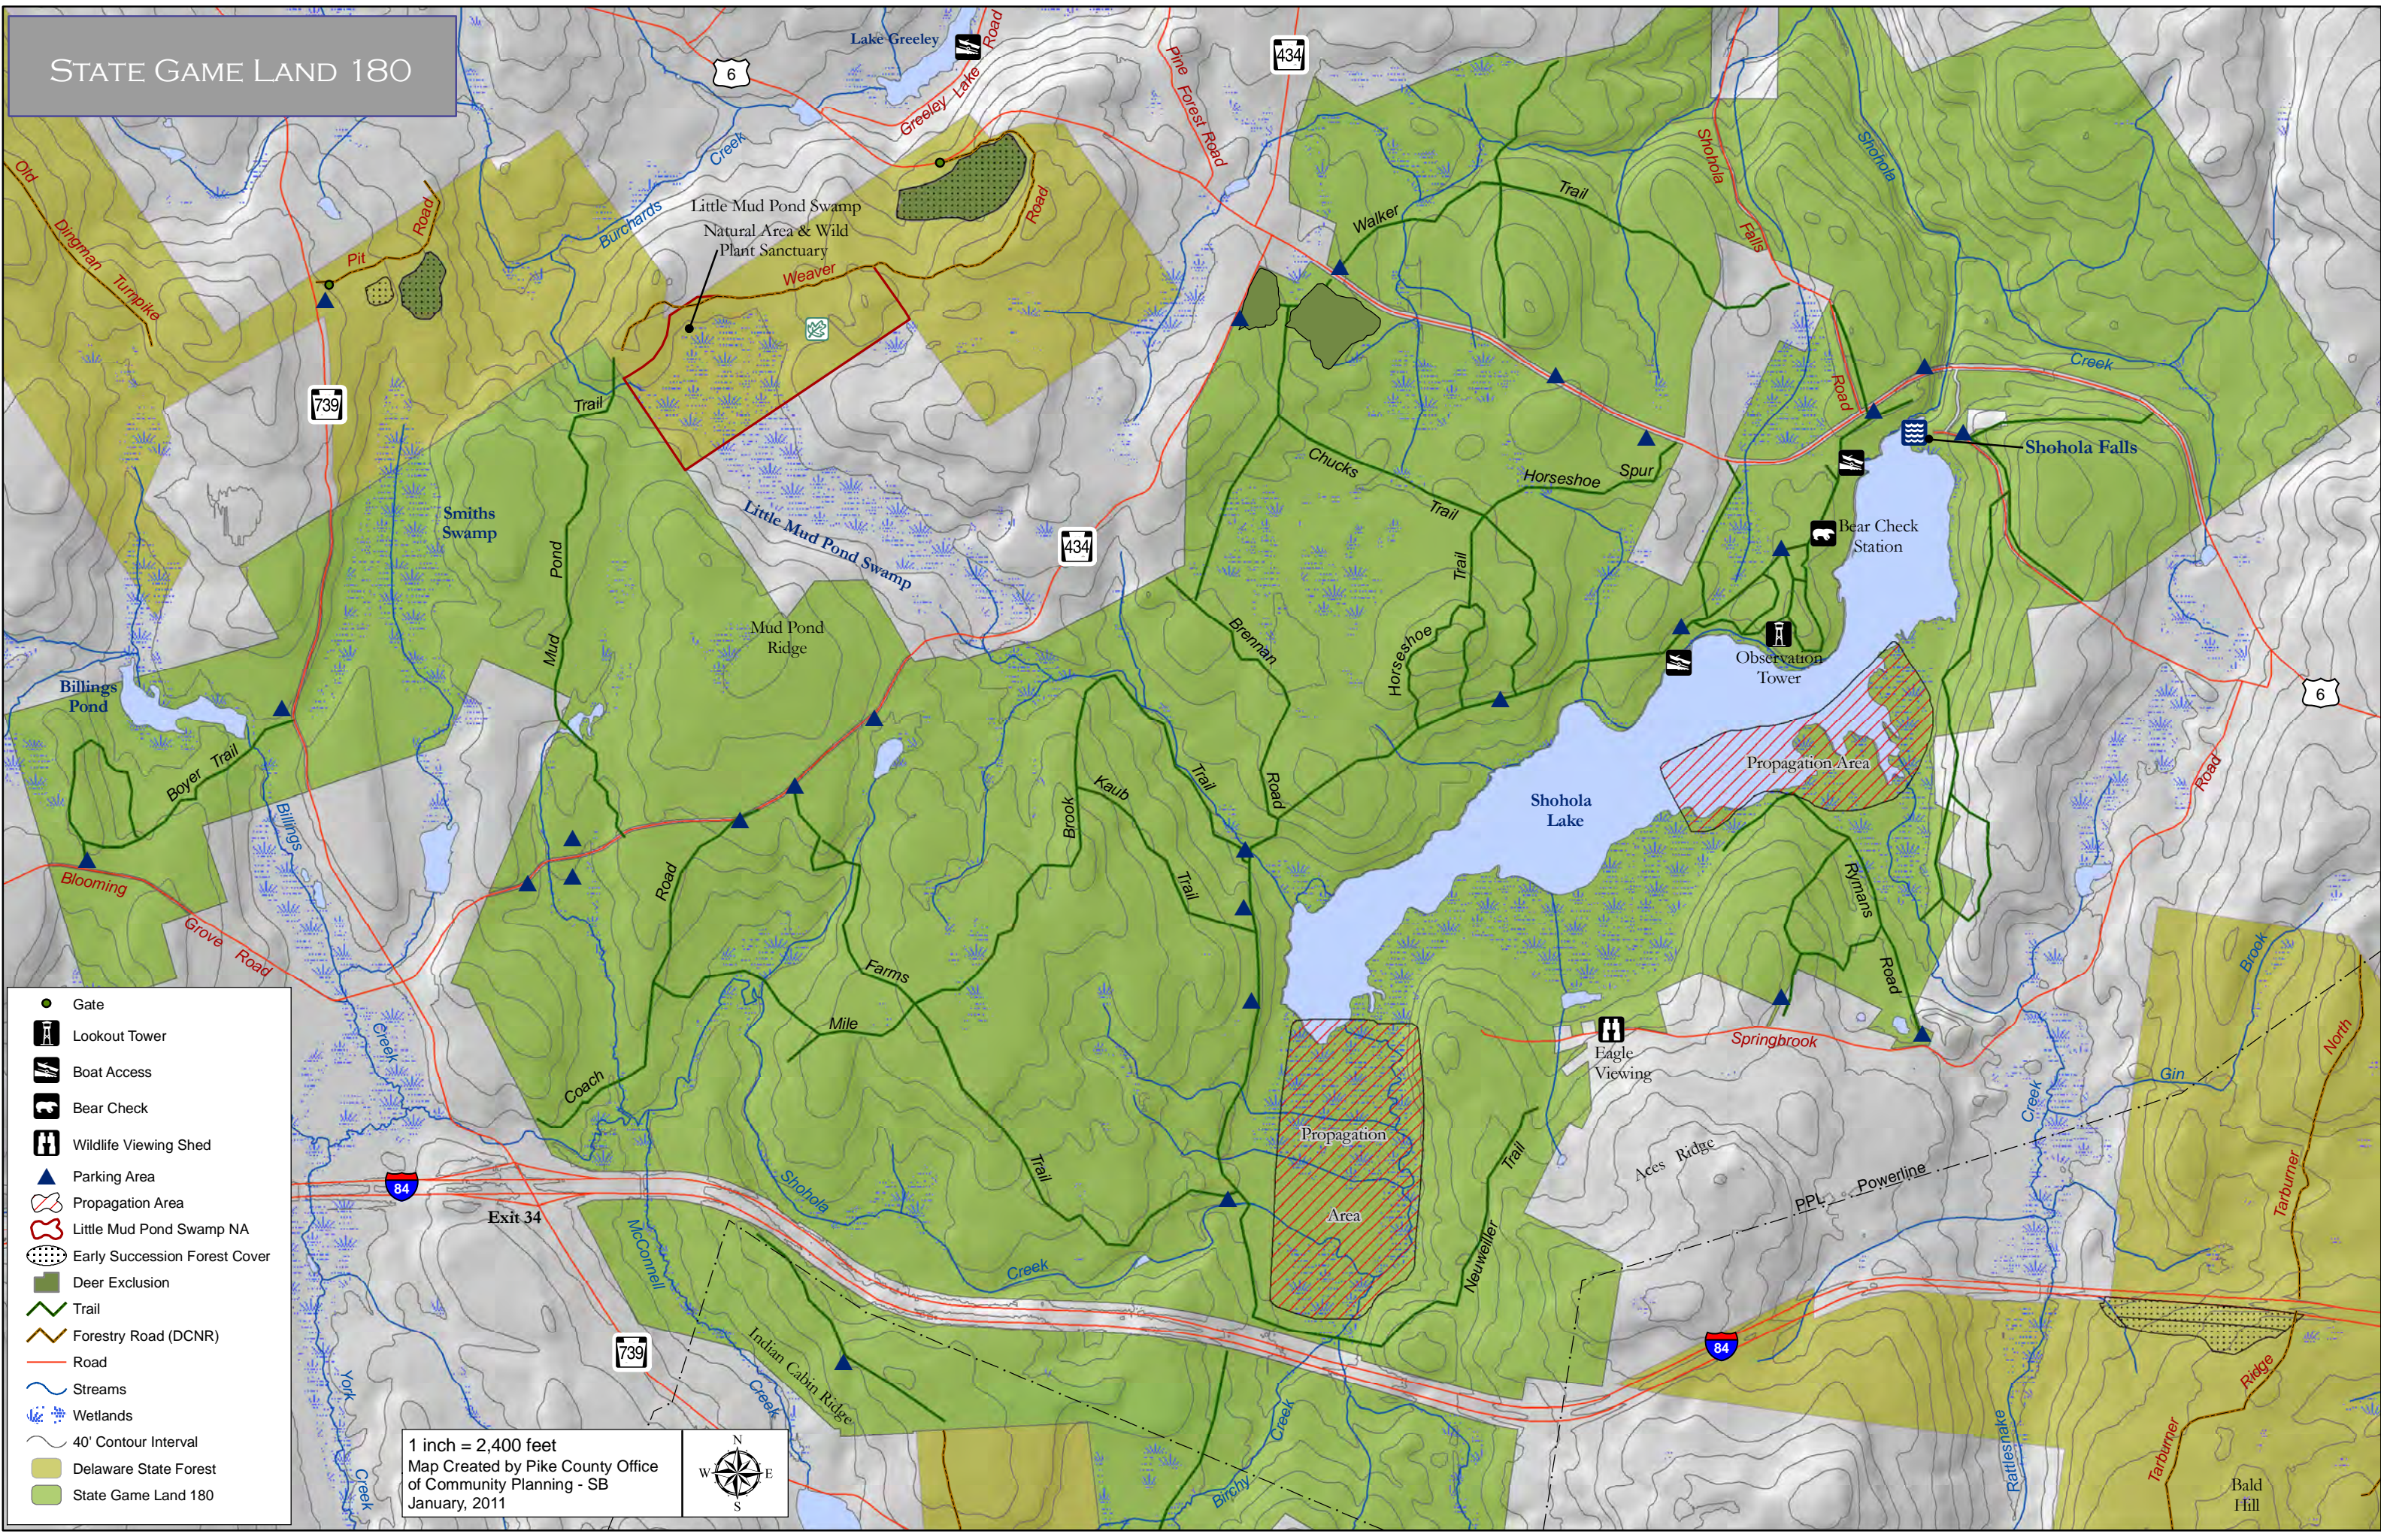

# STATE GAME LAND 180

- Gate
- Lookout Tower
- Boat Access
- Bear Check
- Wildlife Viewing Shed
- Parking Area
- Propagation Area
- Little Mud Pond Swamp NA
- Early Succession Forest Cover
- Deer Exclusion
- Trail
- Forestry Road (DCNR)
- Road
- Streams
- Wetlands
- 40' Contour Interval
- Delaware State Forest
- State Game Land 180

1 inch = 2,400 feet  
 Map Created by Pike County Office  
 of Community Planning - SB  
 January, 2011