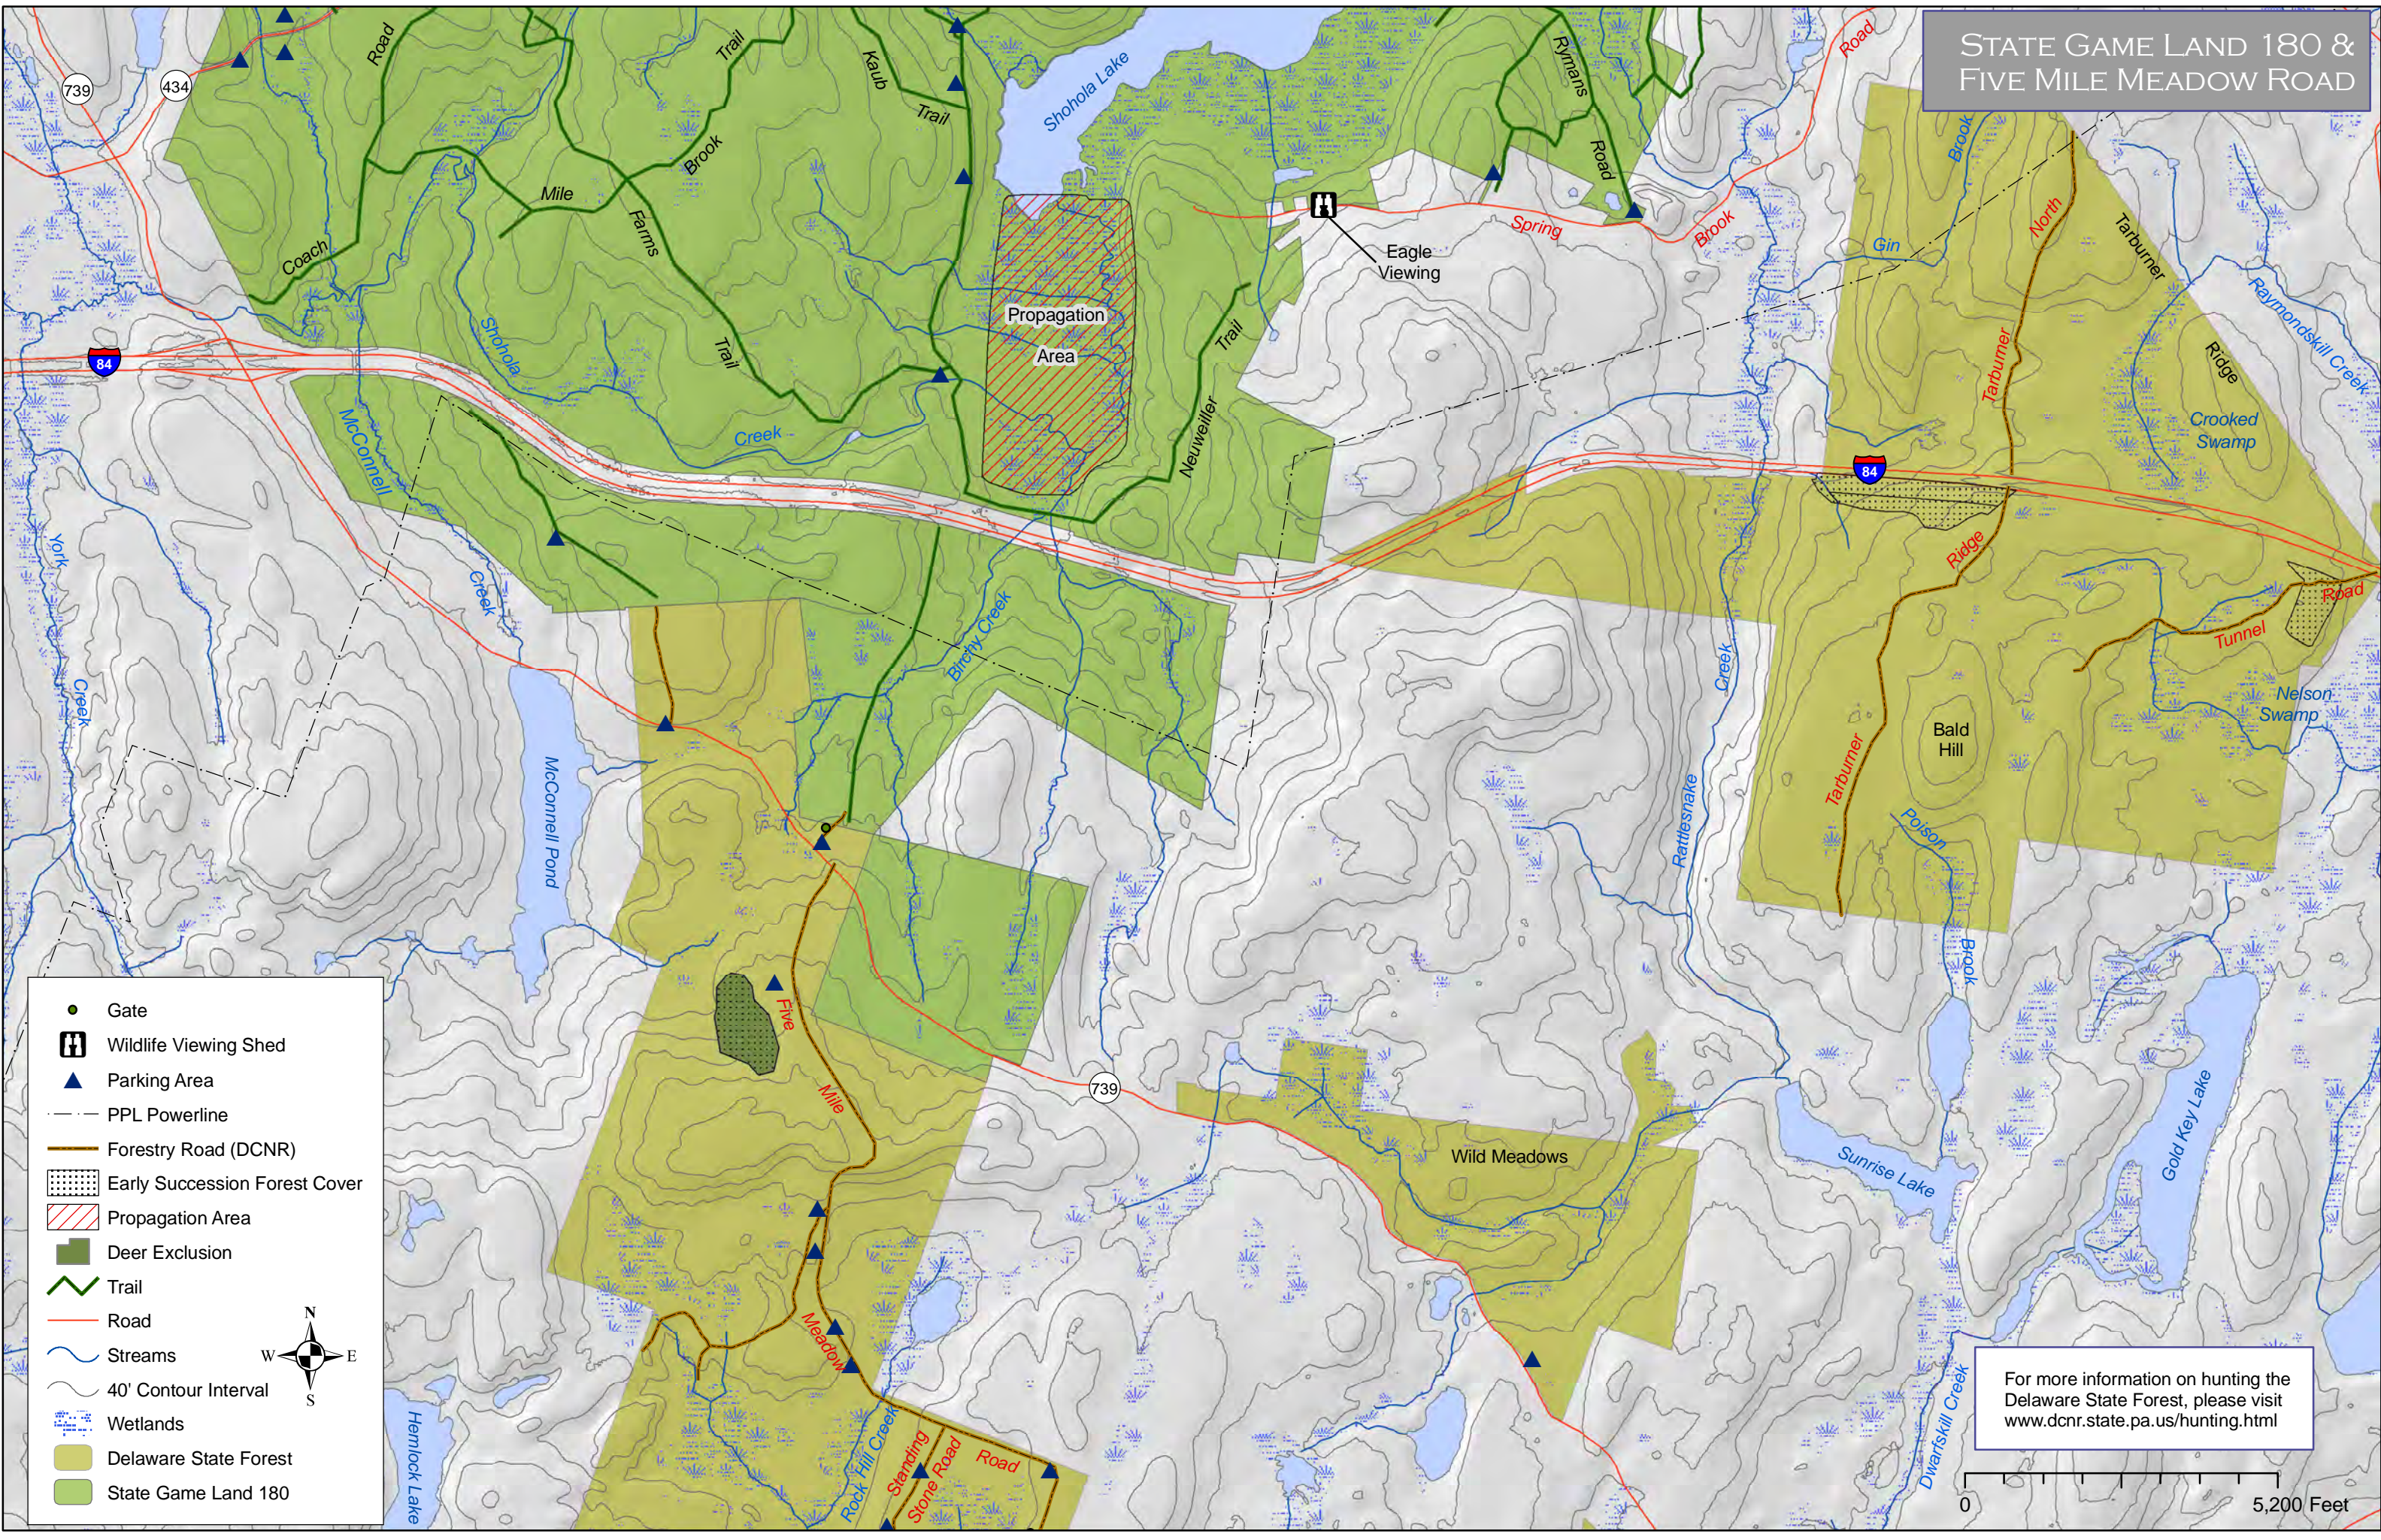

STATE GAME LAND 180 & FIVE MILE MEADOW ROAD

- Gate
- 🏠 Wildlife Viewing Shed
- ▲ Parking Area
- PPL Powerline
- Forestry Road (DCNR)
- ▨ Early Succession Forest Cover
- ▨ Propagation Area
- Deer Exclusion
- Trail
- Road
- Streams
- 40' Contour Interval
- Wetlands
- Delaware State Forest
- State Game Land 180